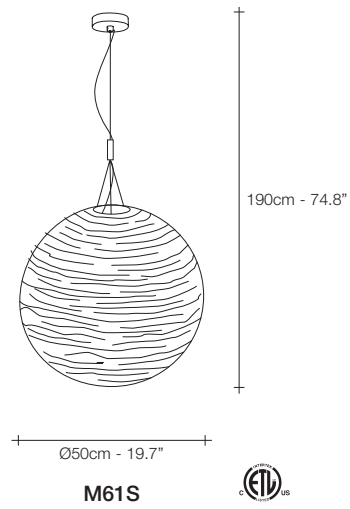

# Magdalena, Cutting edge *Beauty.*

Reaching inside traditional forms, Magdalena's laser-cut, horizontal openings allow for its light to expand its range to the entire room. Creating an alluring pattern of light and shadow, Magdalena highlights the shape of the room itself. This unique exchange creates a pendant that impacts every space, regardless of size. Design Bruno Rainaldi.