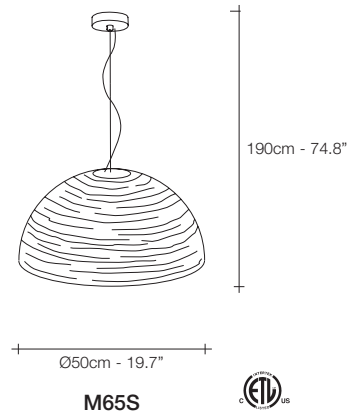

# Magdalena, Cutting edge *Beauty.*

Reaching inside traditional forms, Magdalena's laser-cut, horizontal openings allow for its light to expand its range to the entire room. Creating an alluring pattern of light and shadow, Magdalena highlights the shape of the room itself. This unique exchange creates a pendant that impacts every space, regardless of size. Design Bruno Rainaldi.