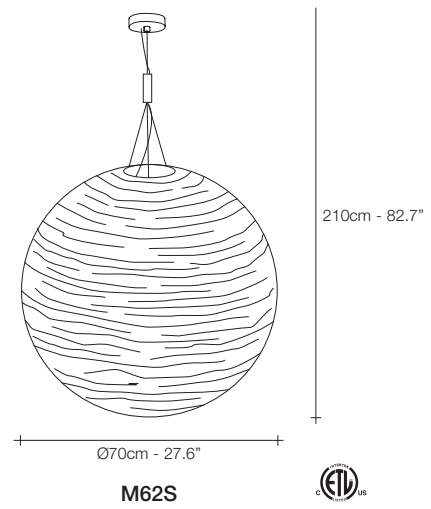

# Magdalena, Cutting edge *Beauty.*

Reaching inside traditional forms, Magdalena's laser-cut, horizontal openings allow for its light to expand its range to the entire room. Creating an alluring pattern of light and shadow, Magdalena highlights the shape of the room itself. This unique exchange creates a pendant that impacts every space, regardless of size. Design Bruno Rainaldi.