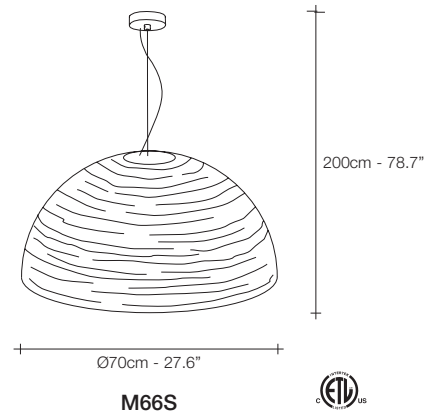

# Magdalena, Cutting edge *Beauty.*

Reaching inside traditional forms, Magdalena's laser-cut, horizontal openings allow for its light to expand its range to the entire room. Creating an alluring pattern of light and shadow, Magdalena highlights the shape of the room itself. This unique exchange creates a pendant that impacts every space, regardless of size. Design Bruno Rainaldi.